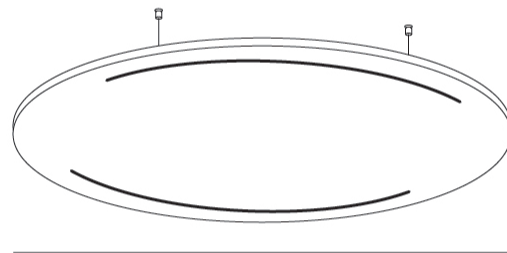

GENERAL

Series: Just Black Acoustic
Partner: Prolicht
Division: Architectural
Installation: Suspension
Product Type: Acoustic
Mounting Location: Ceiling
Light Distribution: Direct

PHYSICAL

Shape: Round
Diameter (mm): 1400
Diameter (in): 55 1/8
Height (mm): 41
Height (in): 1 5/8

Fixture Finish: [ANC / ASH / BNA / BTC / BZE / CEL / EGG / EVG / FOG / FOS / FST / FUA / IRI / IRO / KHA / LIC / LIM / MER / MSN / MUS / ONX / PEA / PLU / POL / PPY / RAY / ROY / RST / STE / SWD / TAN / TAU](#)

Holder Finish: [SSR / BKV / CWI / CRY / HAB / LAG / UFT / ITA / RUA / RUR / MIC / FTG / MYG / TWT / LOD / PUS / FRO / FUP / KIA / POP / BLS / SPG / MEY / GOH / GUM / CHC / COM / ABZ / JAG](#)

Acoustic Finish: [SFW / CYW / SEE / SYN / MTS / PMB / TTN / CYB / STO / DPE / BES / SHB / ARE / ANE / VRD / CRF](#)

Fixture Material: Aluminum
Primary Material: Acoustic

Cable Details: [2000mm / 6000mm Transparent Cable](#)

ELECTRICAL

Lamp Type: LED
Input Wattage (W): 64
Total Output Wattage (W): 58.2
Dimming: Non-Dimmable
Driver Included: Yes
Driver Location: Integrated
Driver Type: Constant Voltage - Universal
Driver Class: Class 2
Input Voltage (V): 120 - 277
Output Voltage (V): 24

LED

Color Temperature (°K): 2700
Max. Delivered Lumen (lm): 2215
Nominal Lumen (lm): 3164
CRI: >90 CRI
Lamp Life (hrs): 80000

OPTICAL

Beam Angle: 30

RATINGS AND CERTIFICATIONS

Certified By: Certified for North American Standards
IP rating: IP20

PROJECT	_____
TYPE	_____
SPECIFIER	_____
QUANTITY	_____
DATE	_____

Ø1400mm 55 1/8"