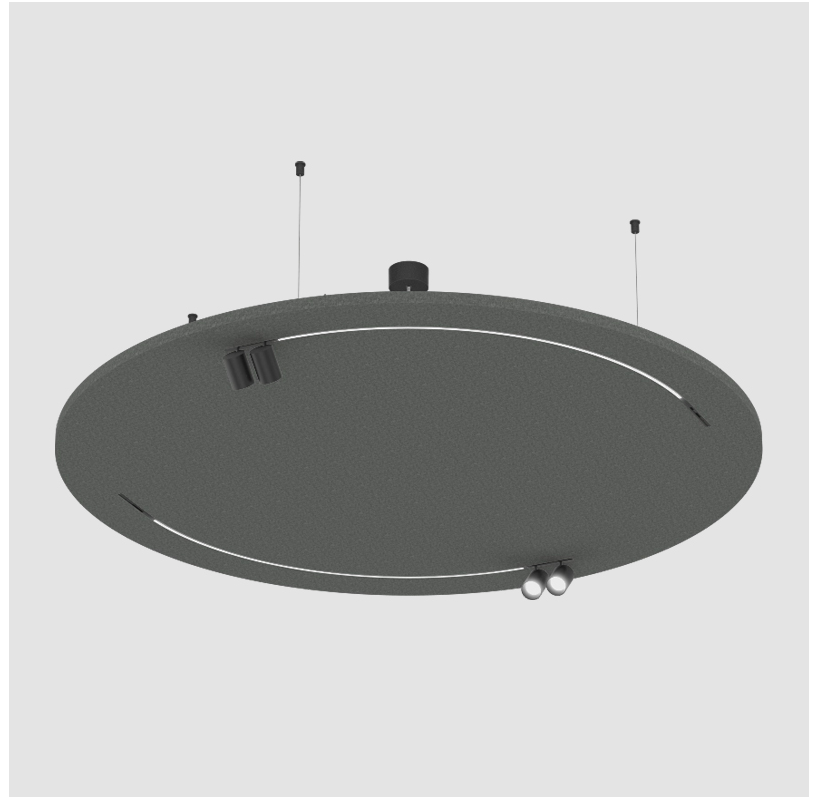

GENERAL

Series: Just Black Acoustic
Partner: Prolicht
Division: Architectural
Installation: Suspension
Product Type: Acoustic
Mounting Location: Ceiling
Light Distribution: Direct

PHYSICAL

Shape: Round
Diameter (mm): 1400
Diameter (in): 55 1/8
Height (mm): 41
Height (in): 1 5/8

Fixture Finish: [ANC / ASH / BNA / BTC / BZE / CEL / EGG / EVG / FOG / FOS / FST / FUA / IRI / IRO / KHA / LIC / LIM / MER / MSN / MUS / ONX / PEA / PLU / POL / PPY / RAY / ROY / RST / STE / SWD / TAN / TAU](#)

Holder Finish: [SSR / BKV / CWI / CRY / HAB / LAG / UFT / ITA / RUA / RUR / MIC / FTG / MYG / TWT / LOD / PUS / FRO / FUP / KIA / POP / BLS / SPG / MEY / GOH / GUM / CHC / COM / ABZ / JAG](#)

Acoustic Finish: [SFW / CYW / SEE / SYN / MTS / PMB / TTN / CYB / STO / DPE / BES / SHB / ARE / ANE / VRD / CRF](#)

Fixture Material: Aluminum
Primary Material: Acoustic

Cable Details: [2000mm / 6000mm Transparent Cable](#)

ELECTRICAL

Lamp Type: LED
Input Wattage (W): 64
Total Output Wattage (W): 58.2
Dimming: Non-Dimmable
Driver Included: Yes
Driver Location: Integrated
Driver Type: Constant Voltage - Universal
Driver Class: Class 2
Input Voltage (V): 120 - 277
Output Voltage (V): 24

LED

Color Temperature (°K): 2700
Max. Delivered Lumen (lm): 2215
Nominal Lumen (lm): 3164
CRI: >90 CRI
Lamp Life (hrs): 80000

OPTICAL

Beam Angle: 30

RATINGS AND CERTIFICATIONS

Certified By: Certified for North American Standards
IP rating: IP20

PROJECT	_____
TYPE	_____
SPECIFIER	_____
QUANTITY	_____
DATE	_____

Ø1400mm 55 1/8"